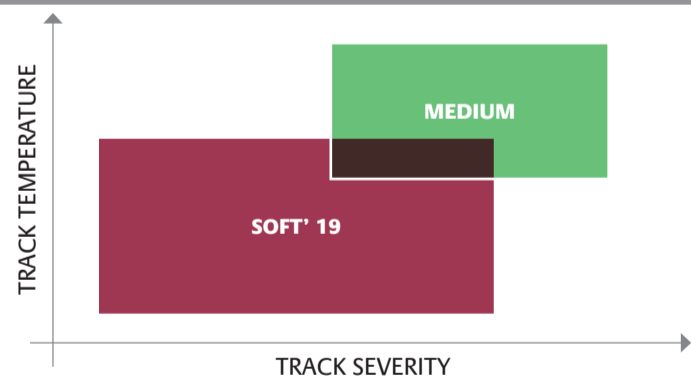

BATTLEAX™ RACING R11 REAR

**BATTLEAX
RACING
R11**