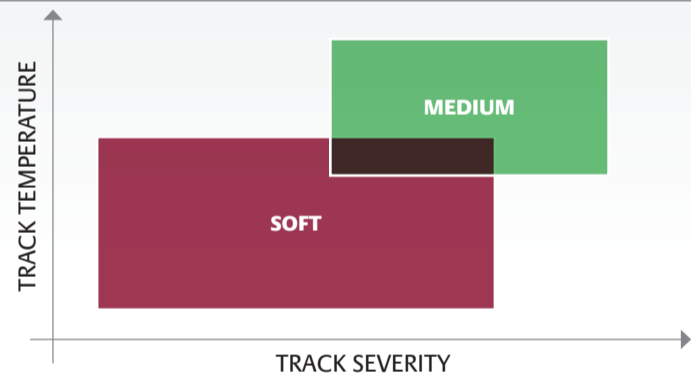

BRIDGESTONE

OPERATING RANGES BY PATTERN / COMPOUND

RACING BATTLEAX™ V02 FRONT

**BATTLEAX
RACING
V02**

RACING BATTLEAX™ V02 REAR

**BATTLEAX
RACING
V02**

BATTLEAX™ RACING R11 FRONT

**BATTLEAX
RACING
R11**

BATTLEAX™ RACING R11 REAR

**BATTLEAX
RACING
R11**

RACING BATTLEAX™ W01 FRONT AND REAR

**BATTLEAX
RACING
W01**