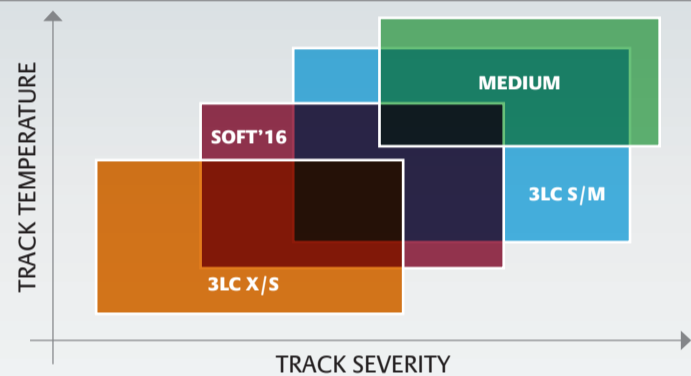

BRIDGESTONE

OPERATING RANGES BY PATTERN / COMPOUND

RACING BATTLEAX™ V02 FRONT

**BATTLEAX
RACING
V02**

RACING BATTLEAX™ V02 REAR

**BATTLEAX
RACING
V02**

BATTLEAX™ RACING R11 FRONT

**BATTLEAX
RACING
R11**

BATTLEAX™ RACING R11 REAR

**BATTLEAX
RACING
R11**

RACING BATTLEAX™ W01 FRONT AND REAR

**BATTLEAX
RACING
W01**