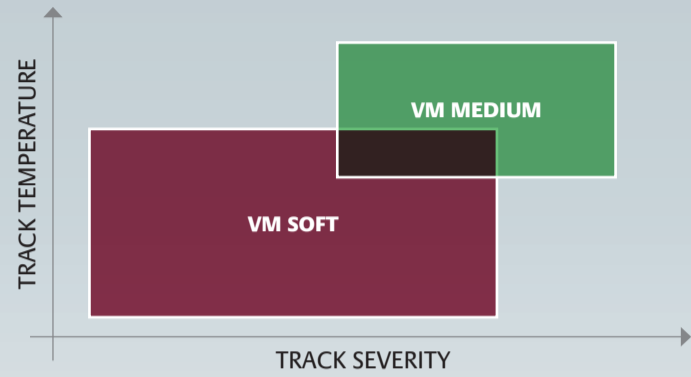

BRIDGESTONE

OPERATING RANGES BY PATTERN / COMPOUND

RACING BATTLEAX™ V02 FRONT

**BATTLEAX
RACING
V02**

RACING BATTLEAX™ V02 REAR

**BATTLEAX
RACING
V02**

BATTLEAX™ RACING R11 FRONT

**BATTLEAX
RACING
R11**

BATTLEAX™ RACING R11 REAR

**BATTLEAX
RACING
R11**

RACING BATTLEAX™ W01 FRONT AND REAR

**BATTLEAX
RACING
W01**